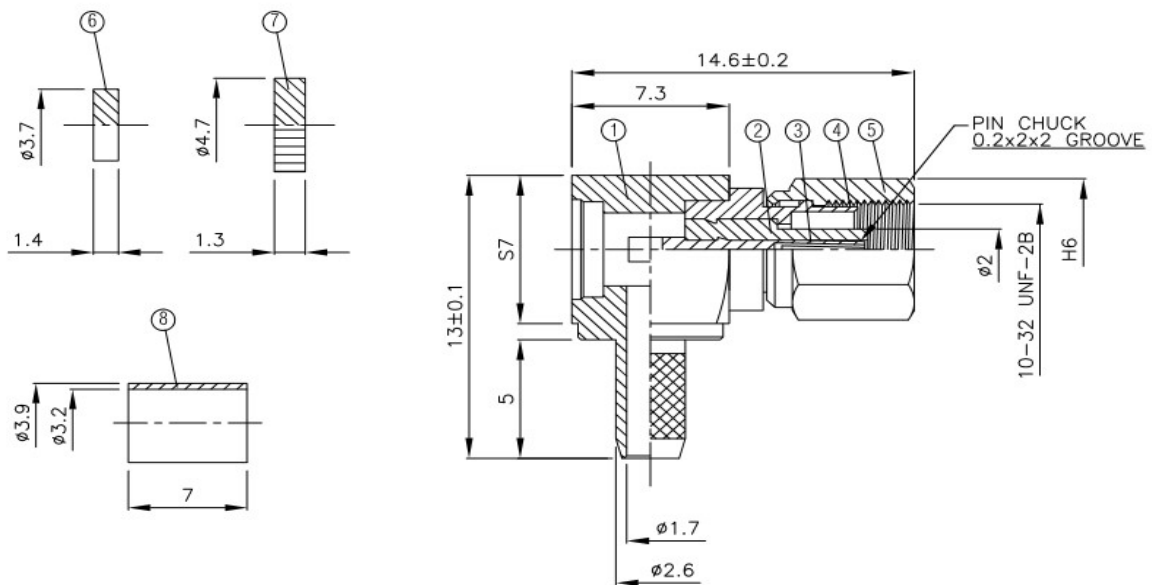

SMC-W

SMC Winkel Pin female crimp / RG174, RG316

NO	DESCRIPTION	MATERIAL	Q' TY	FINISH
1	BODY 1	BRASS	1	GOLD
2	INSULATION 1	TEFLON	1	TEFLON
3	PIN	BE CU	1	GOLD
4	BODY 2	BRASS	1	GOLD
5	BODY 3	BRASS	1	GOLD
6	INSULATION 2	TEFLON	1	TEFLON
7	WASHER	BRASS	1	GOLD
8	RING	BRASS	1	GOLD